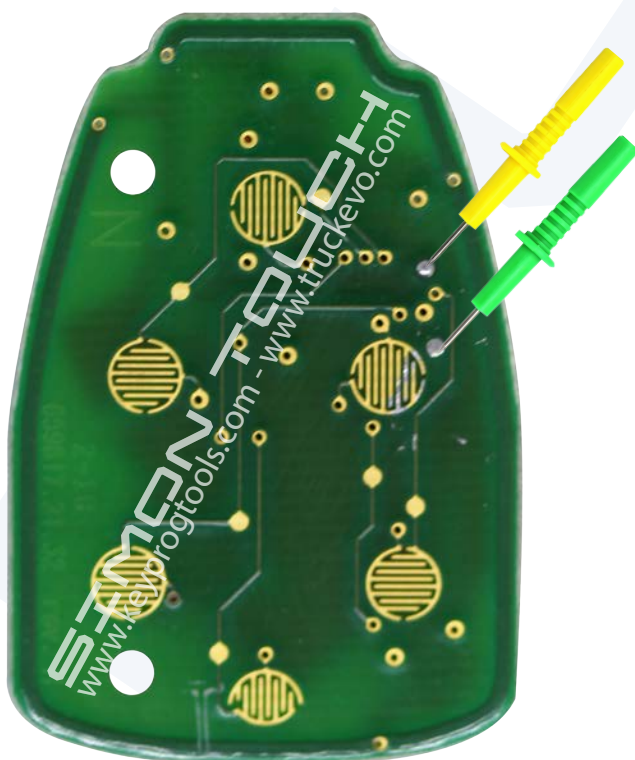

Chrysler

OHT692427AA

- 2007 - 2011 Chrysler Sebring
- 2006 - 2010 Chrysler PT Cruiser
- 2005 - 2007 Chrysler PT Cruiser Convertible
- 2008 - 2013 Dodge Avenger
- 2006 - 2012 Dodge Caliber
- 2005 - 2007 DodgeCharger
- 2004 - 2013 Dodge Durango
- 2005 - 2007 Dodge Magnum
- 2007 - 2011 Dodge Nitro
- 2006 -2009 Dodge Ram
- 2006 - 2009 Jeep Commander
- 2008 - 2013 Jeep Compass
- 2005 - 2007 Jeep Grand Cherokee
- 2008 - 2012 Jeep Liberty
- 2007 - 2013 Jeep Patriot
- 2007 - 2013 Jeep Wrangler

FRONT

BACK