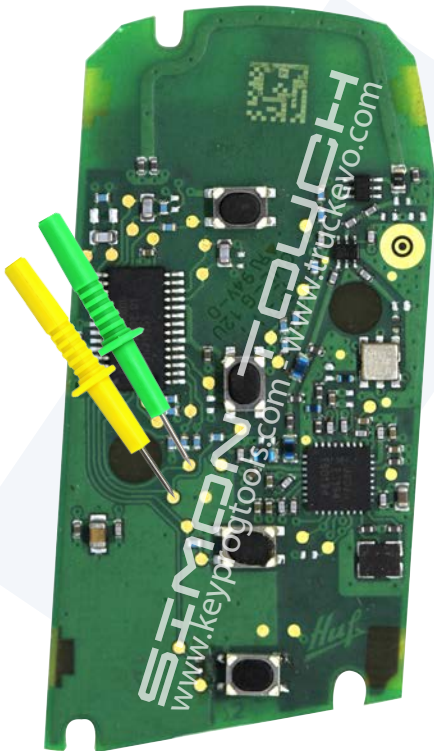

SIMON TOUCH

SRK Renew Key Tool

Remotes Unlocking connections diagrams

Connections on the keys

Connect PCF79xx pins (or Key PCB testpads) to the device according to following picture

To connect to the PCF79xx pins you can use micro test clips (grabbers)

simon.touch@hotmail.com

Skype: Sales@KeyProgTools

- 5WK49661 (868MHz Continental)
- 5WK49663 (315MHz Continental)
- 5WK49662 (434MHz Continental)

FRONT

BACK

BMW

BMW CAS4 HUF

HUF - E - Series

- HUF5661 (868MHz HUF)
- HUF5662 (315MHz HUF)
- HUF5663 (434MHz HUF)
- HUF5667 (434MHz HUF)

FRONT

BACK

Chrysler

OHT692713AA

www.keyprogtools.com

info@keyprogtools.com

simon.touch@hotmail.com