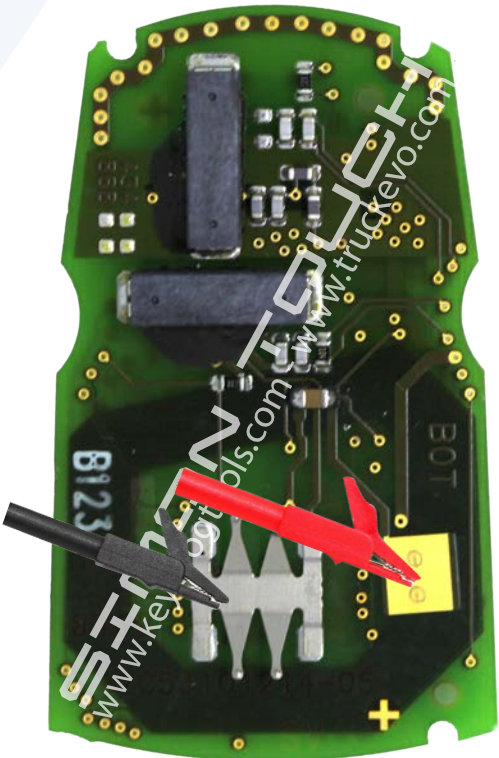

- 5WK49125 (868MHz)
- 5WK49127 (315MHz)
- 5WK49145 (868MHz)
- 5WK49147 (315MHz)

FRONT

BACK