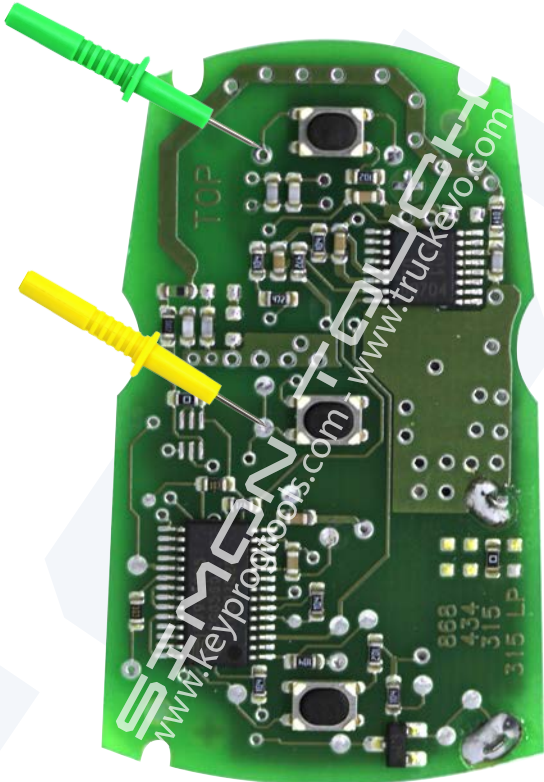

- 5WK49125 (868MHz)
- 5WK49127 (315MHz)
- 5WK49145 (868MHz)
- 5WK49147 (315MHz)

FRONT

BACK