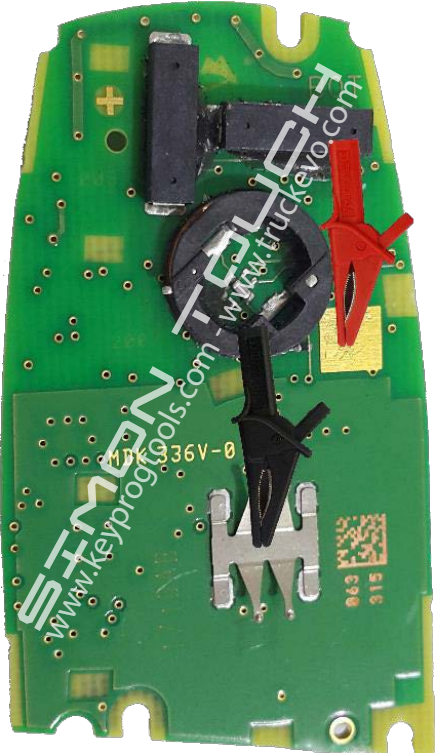

SIMON TOUCH

SRK Renew Key Tool

Remotes Unlocking connections diagrams

Connections on the keys

Connect PCF79xx pins (or Key PCB testpads) to the device according to following picture

To connect to the PCF79xx pins you can use micro test clips (grabbers)

simon.touch@hotmail.com

Skype: Sales@KeyProgTools

- 5WK49661 (868MHz Continental)
- 5WK49663 (315MHz Continental)
- 5WK49662 (434MHz Continental)

FRONT

BACK

BMW

BMW CAS4 HUF

HUF - E - Series

- HUF5661 (868MHz HUF)
- HUF5662 (315MHz HUF)
- HUF5663 (434MHz HUF)
- HUF5667 (434MHz HUF)

FRONT

BACK

Chrysler

OHT692713AA

www.keyprogtools.com

info@keyprogtools.com

simon.touch@hotmail.com