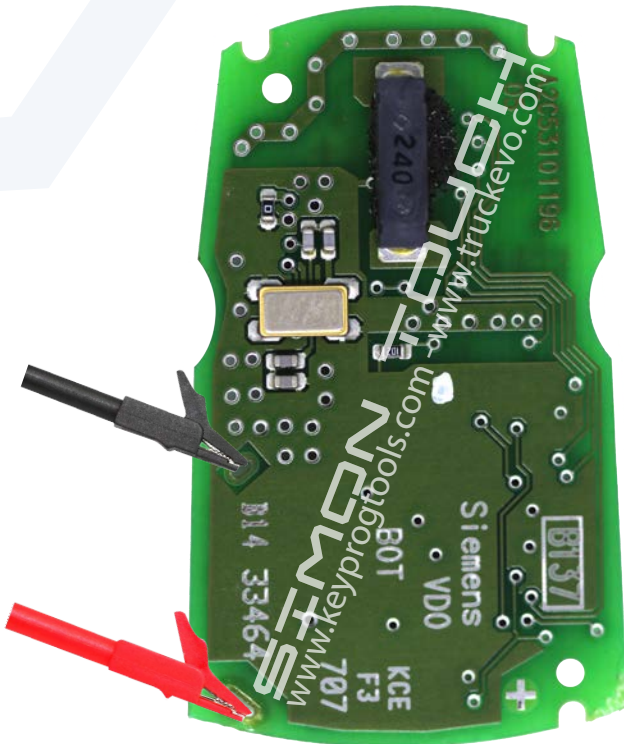

- 5WK49125 (868MHz)
- 5WK49127 (315MHz)
- 5WK49145 (868MHz)
- 5WK49147 (315MHz)

FRONT

BACK