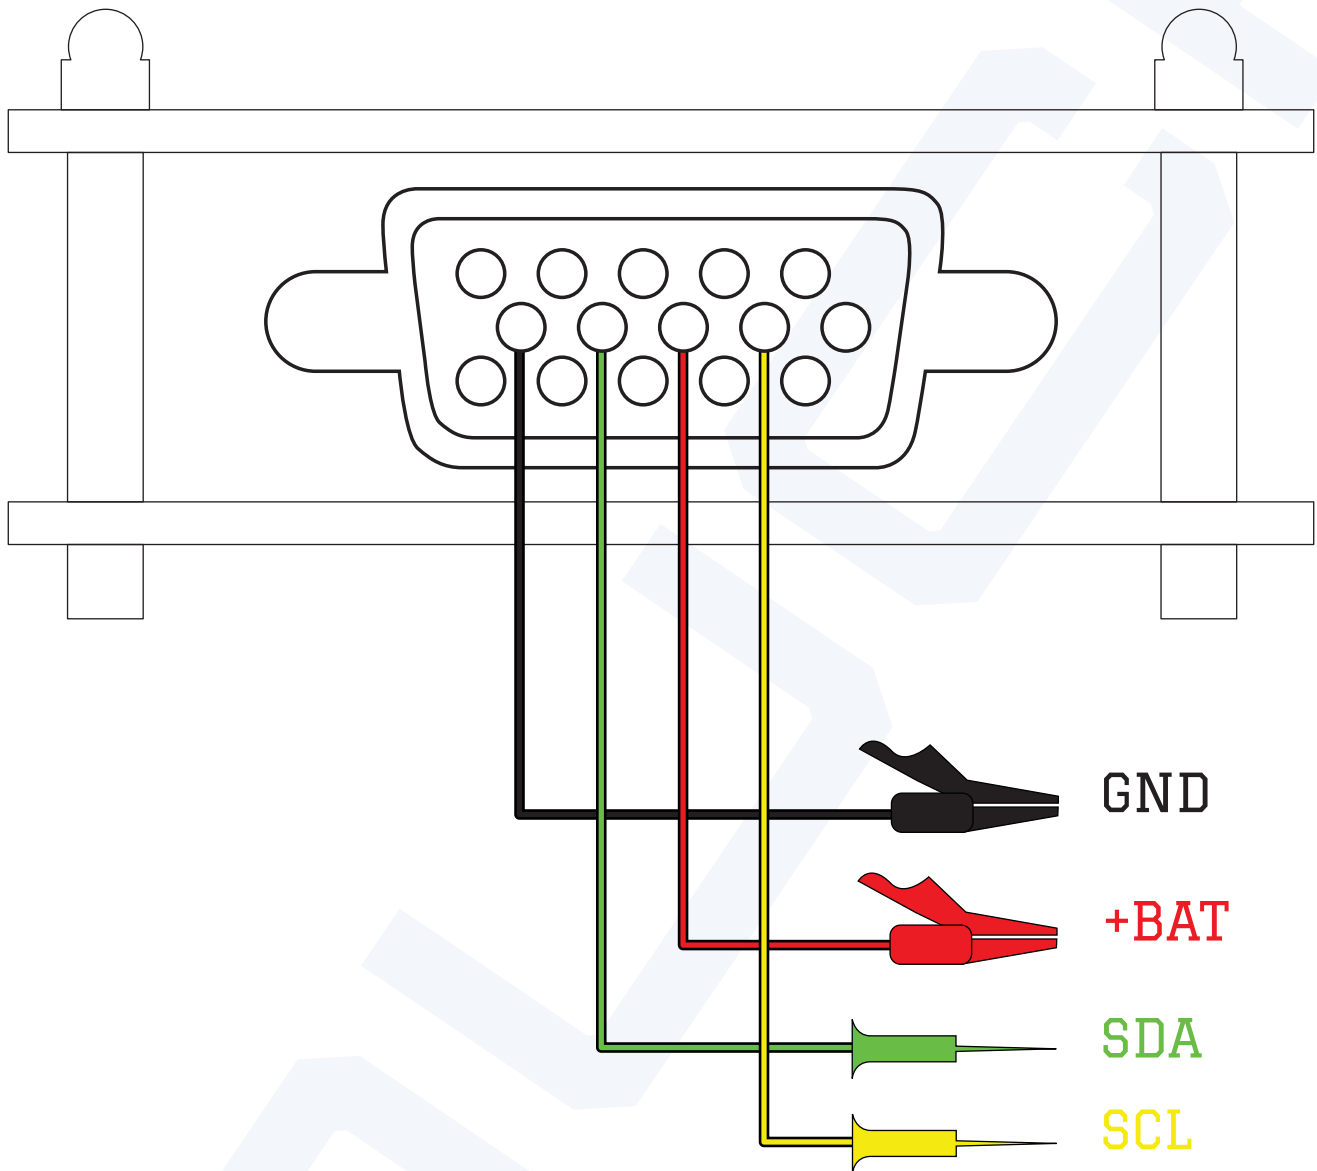

SIMON TOUCH

SRK Renew Key Tool

Remotes Unlocking connections diagrams

Connections on the keys

Connect PCF79xx pins (or Key PCB testpads) to the device according to following picture

To connect to the PCF79xx pins you can use micro test clips (grabbers)