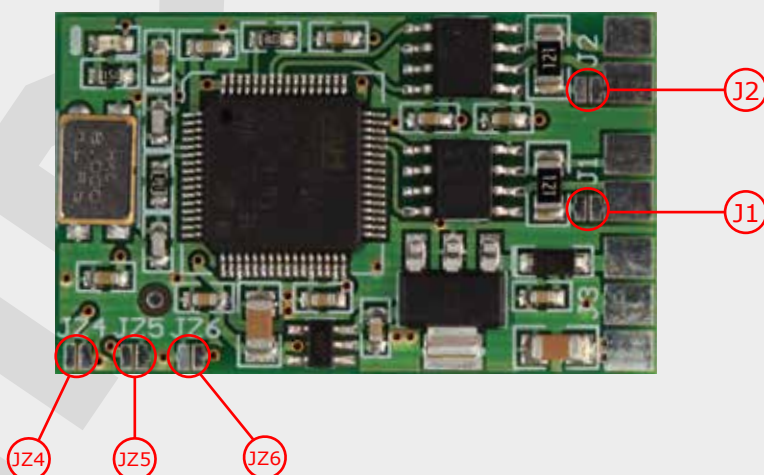

SIMON TOUCH

USER MANUAL Can Gateway MB & RENAULT

**MERCEDES FILTER FOR
MODEL W166 - M - CLASS**

- can H | EZS
- can L |
- can H | CAR INSTALLATION
- can L |
- GND
- 5V

Configuration:

J1	J2	JZ4	JZ5	JZ6
OPEN	CLOSE	OPEN	CLOSE	CLOSE

SIMON TOUCH

USER MANUAL Can Gateway MB & RENAULT

MERCEDES FILTER

!!! WARNING !!!
MAXIMUM VOLTAGE 6 VOLTS