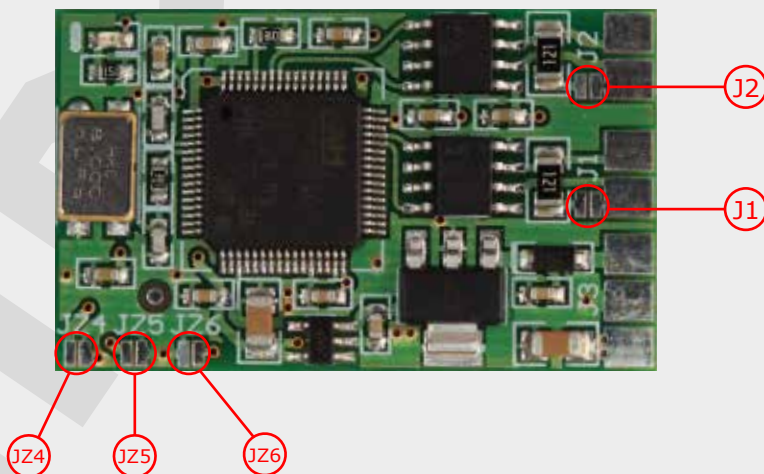

### MERCEDES FILTER FOR

**MB W205 - C CLASS**  
**MB W222 - S CLASS**

- can H | EZS
- can L |
- can H | CAR INSTALLATION
- can L |
- GND
- 5V

Configuration:

J1	J2	JZ4	JZ5	JZ6
OPEN	<b>CLOSE</b>	OPEN	OPEN	<b>CLOSE</b>