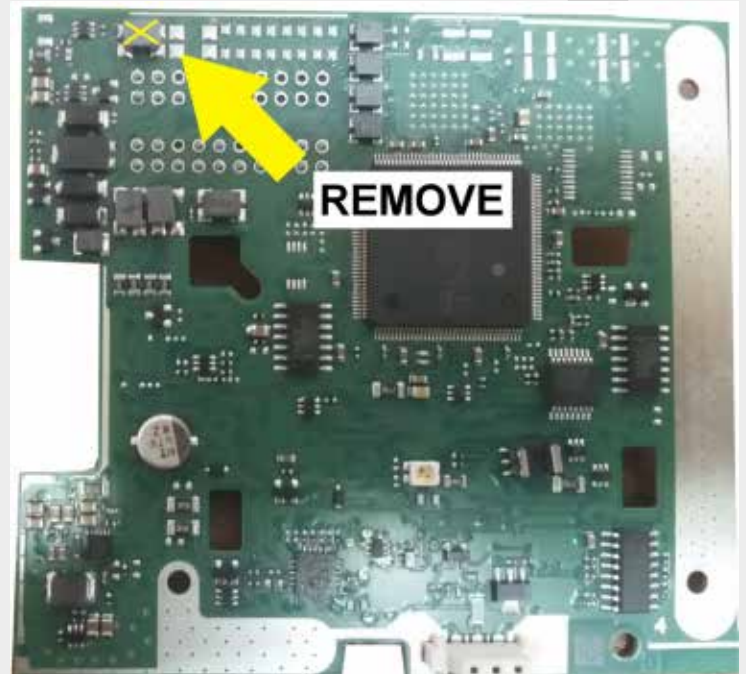

SIMON TOUCH

USER MANUAL Can Gateway MB & RENAULT

MERCEDES FILTER FOR

MB W205 - C CLASS
MB W222 - S CLASS

RECOMMENDED TO INSTALL ADDITIONAL OBDII FILTER