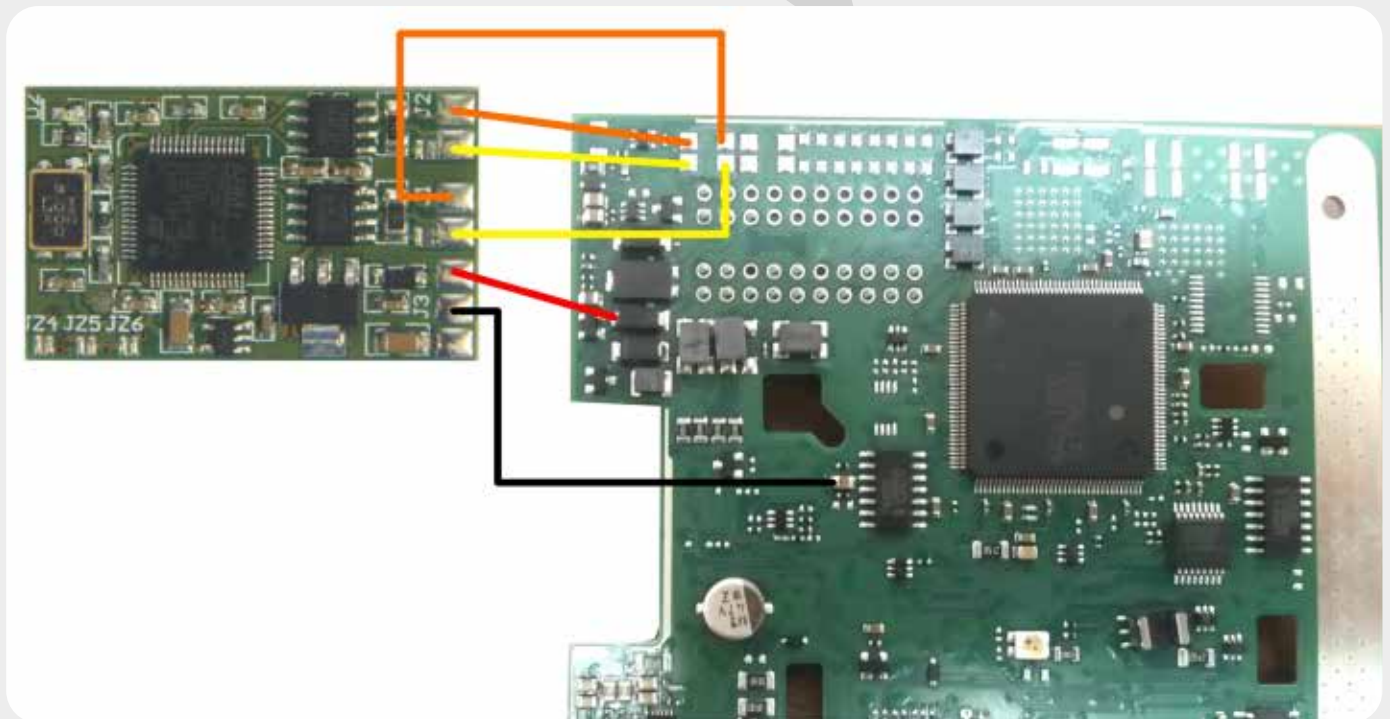

SIMON TOUCH

USER MANUAL Can Gateway MB & RENAULT

MERCEDES FILTER FOR

MB W205 - C CLASS
MB W222 - S CLASS

RECOMMENDED TO INSTALL ADDITIONAL OBDII FILTER